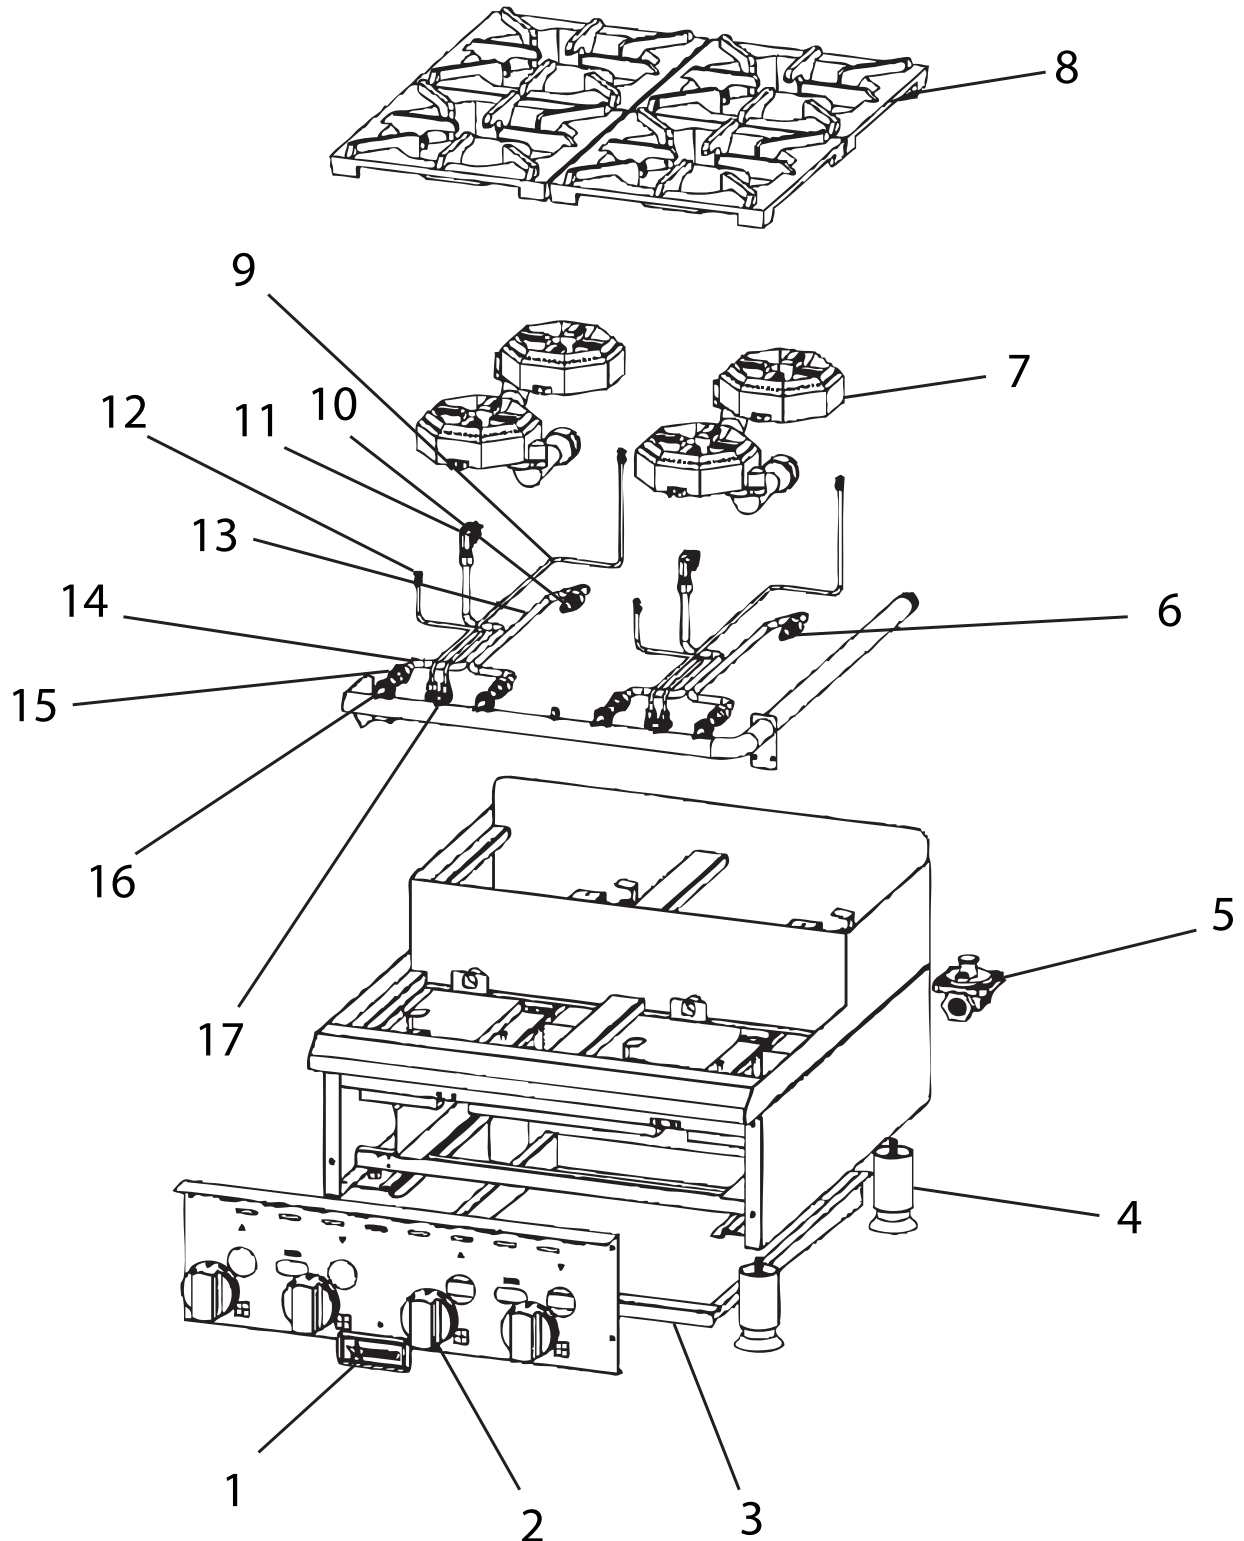

Parts Breakdown

Model CE-CN-0212-S 44198

Parts Breakdown

Model CE-CN-0212-S 44198

Item No.	Description	Position	Item No.	Description	Position	Item No.	Description	Position
43313	Brand for 44198	1	73106	Burner for 44198	7	73110	Main Gas Pipe Front for 44198	13
43309	Dial for 44198	2	73107	Trivet for 44198	8	73111	Main Gas Pipe Rear for 44198	14
73100	Tray for 44198	3	73108	Back Pipe of Pilot Assembly for 44198	9	63535	Valve Connection for 44198	15
72410	Foot for 44198	4	63533	Orifice Connection-Rear for 44198	10	73113	Pilot Valve for 44198	16
73104	Regulator for 44198	5	63534	Orifice Connection-Front for 44198	11	73112	Valve for 44198	17
73105	Orifice 46 # NAT for 44198	6	73109	Front Pipe of Pilot Assembly for 44198	12	42961	Conversion Kits for 44198	